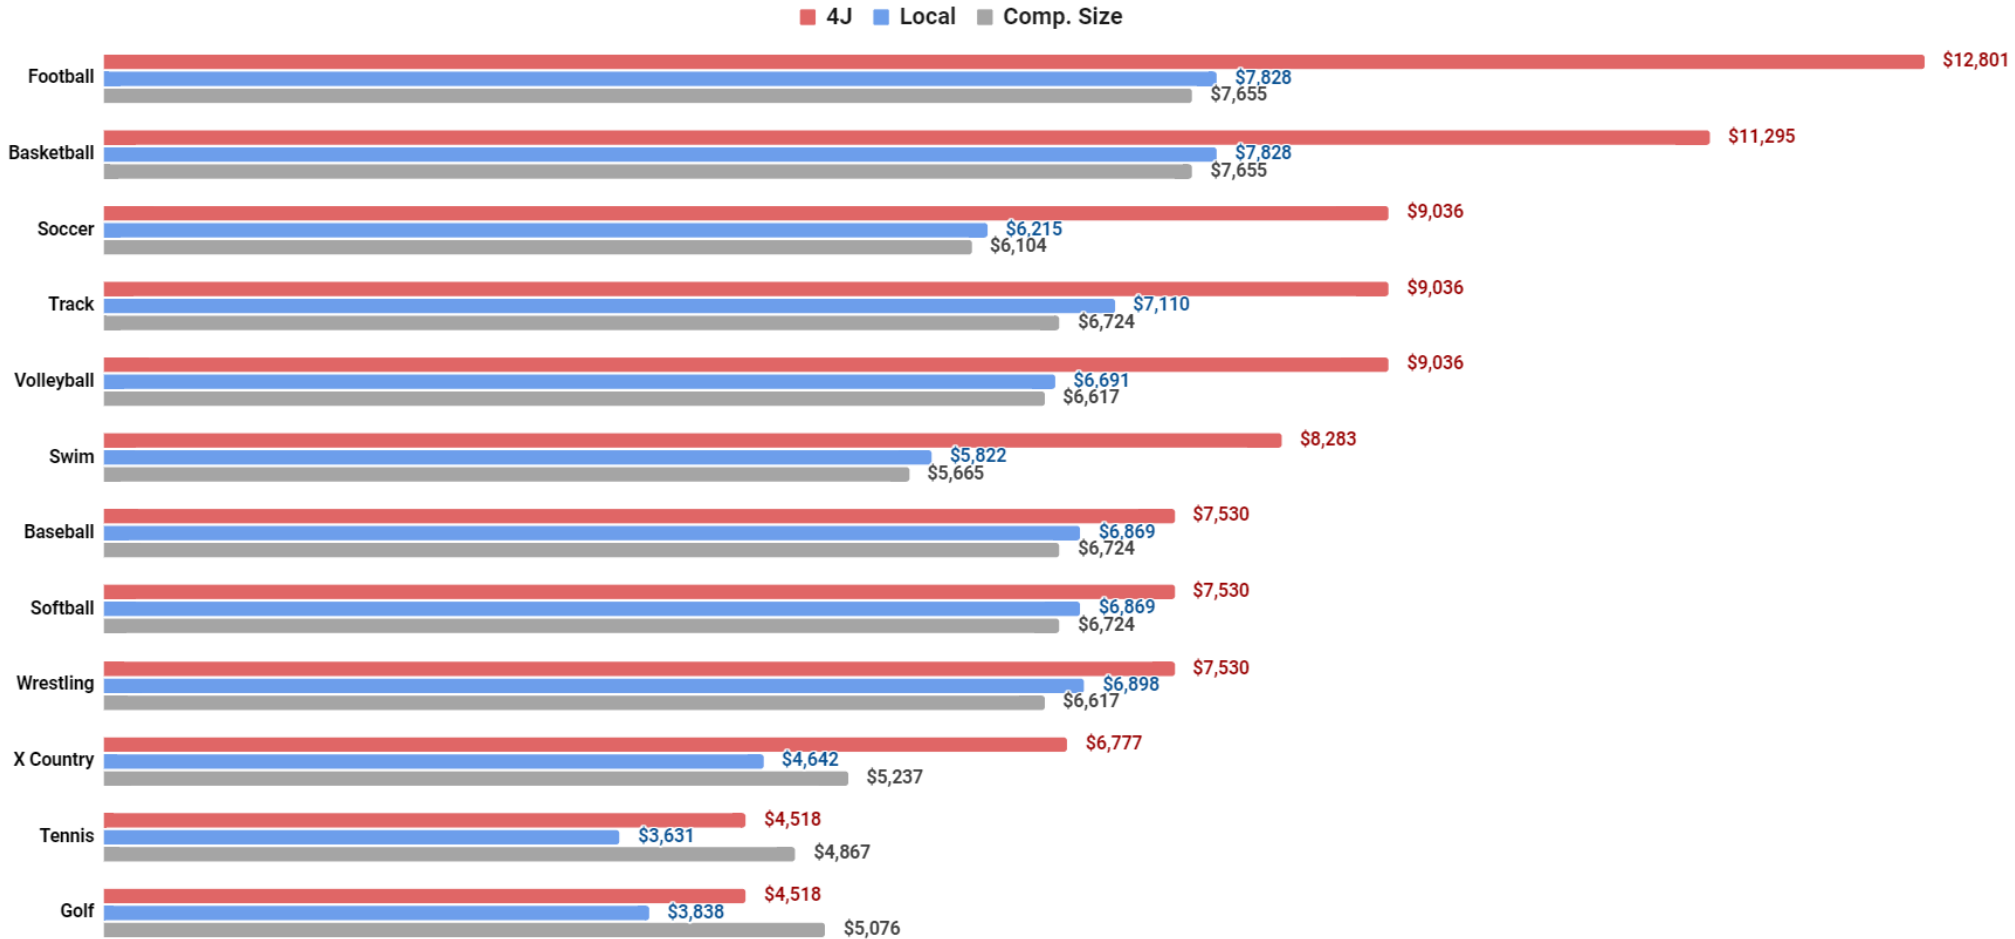

# Average Athletics Stipend Comparisons for High School Coaches

## HEAD COACH NEAR-MAXIMUM

4J: 20-21 schedule at Step 15 of BA+105/90 & MA+45 (\$75,301)

Local: Springfield, Corvallis, Albany & Bethel    Comp. Size: Hillsboro, Bend, N. Clack & Medford

# HEAD COACH NEAR-MINIMUM

4J: 20-21 schedule at Step 1 of BA+60 (\$43,649)

Local: Springfield, Corvallis, Albany & Bethel    Comp. Size: Hillsboro, Bend, N. Clack & Medford

4J   Local   Comp. Size

## ASSISTANT COACH NEAR-MAXIMUM

**4J:** 20-21 schedule at Step 15 of BA+105/90 & MA+45 (\$75,301)

**Local:** Springfield, Corvallis, Albany & Bethel    **Comp. Size:** Hillsboro, Bend, N. Clack & Medford