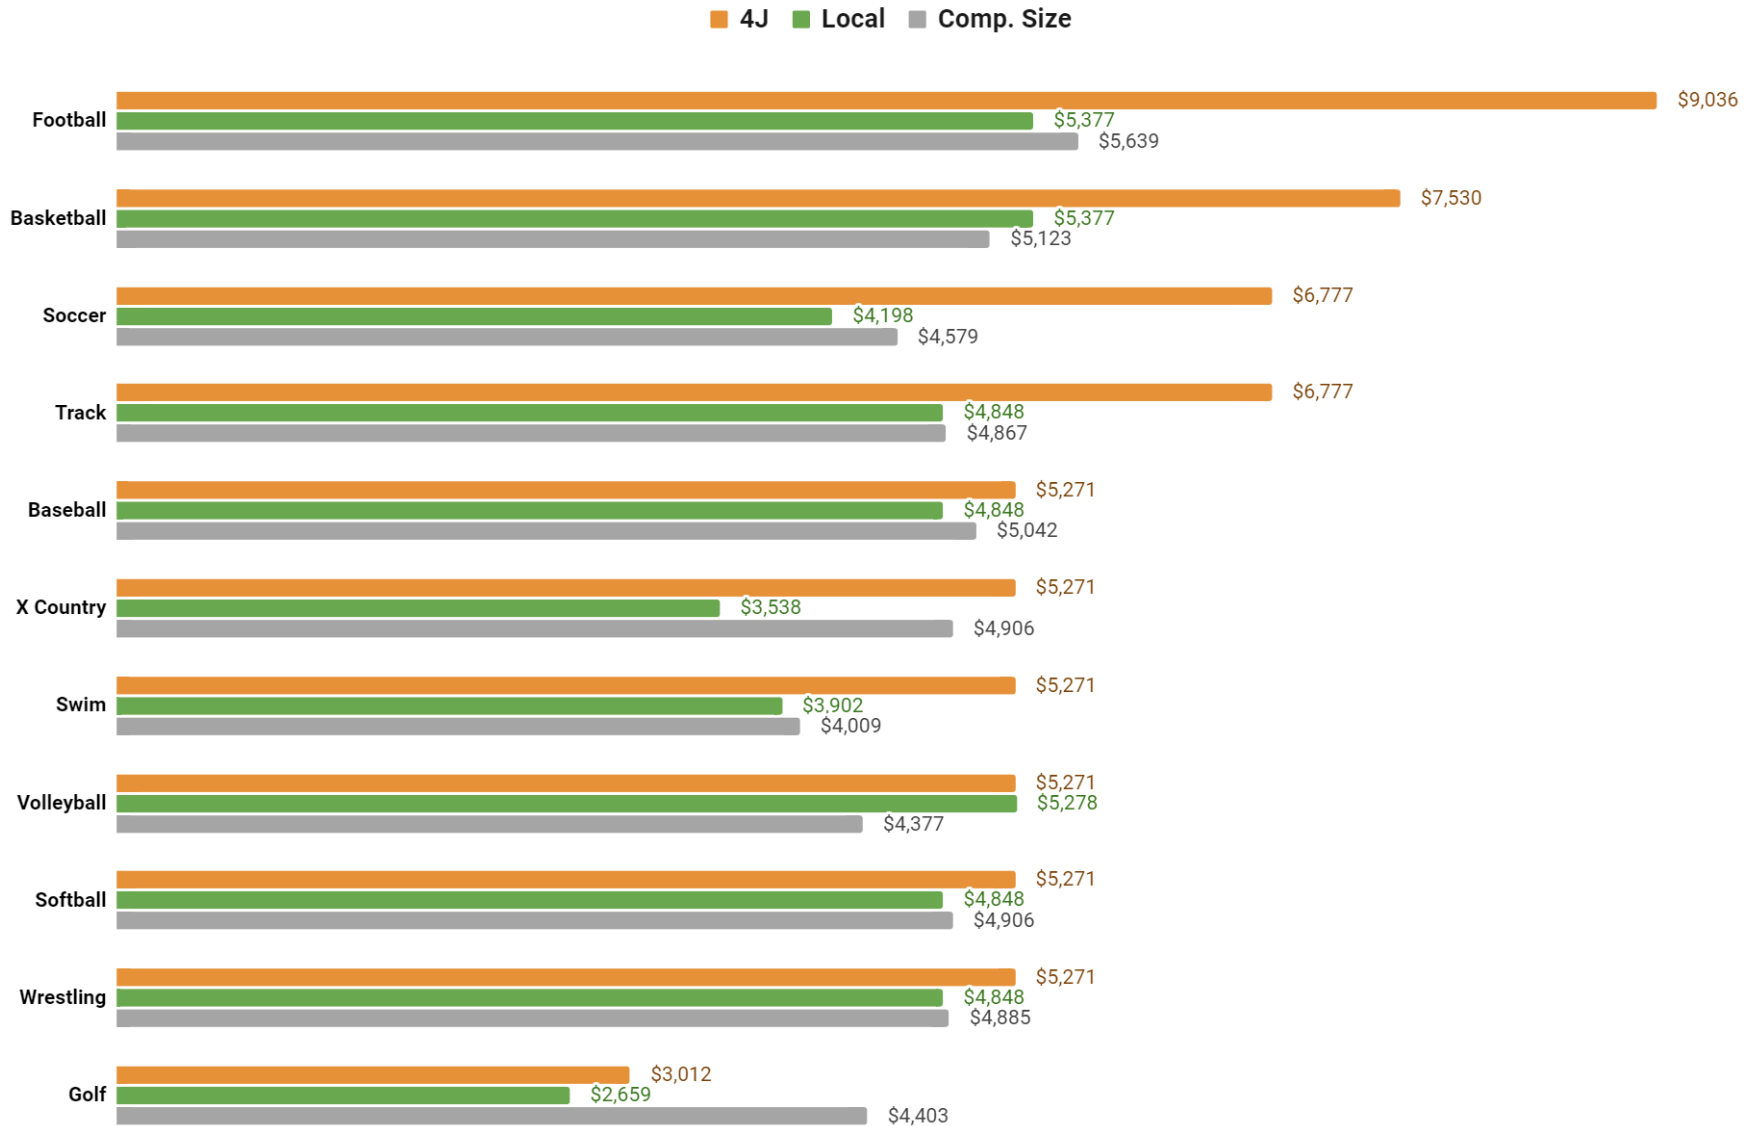

# HEAD COACH NEAR-MINIMUM

4J: 20-21 schedule at Step 1 of BA+60 (\$43,649)

Local: Springfield, Corvallis, Albany & Bethel    Comp. Size: Hillsboro, Bend, N. Clack & Medford

4J   Local   Comp. Size

## ASSISTANT COACH NEAR-MAXIMUM

**4J:** 20-21 schedule at Step 15 of BA+105/90 & MA+45 (\$75,301)

**Local:** Springfield, Corvallis, Albany & Bethel    **Comp. Size:** Hillsboro, Bend, N. Clack & Medford