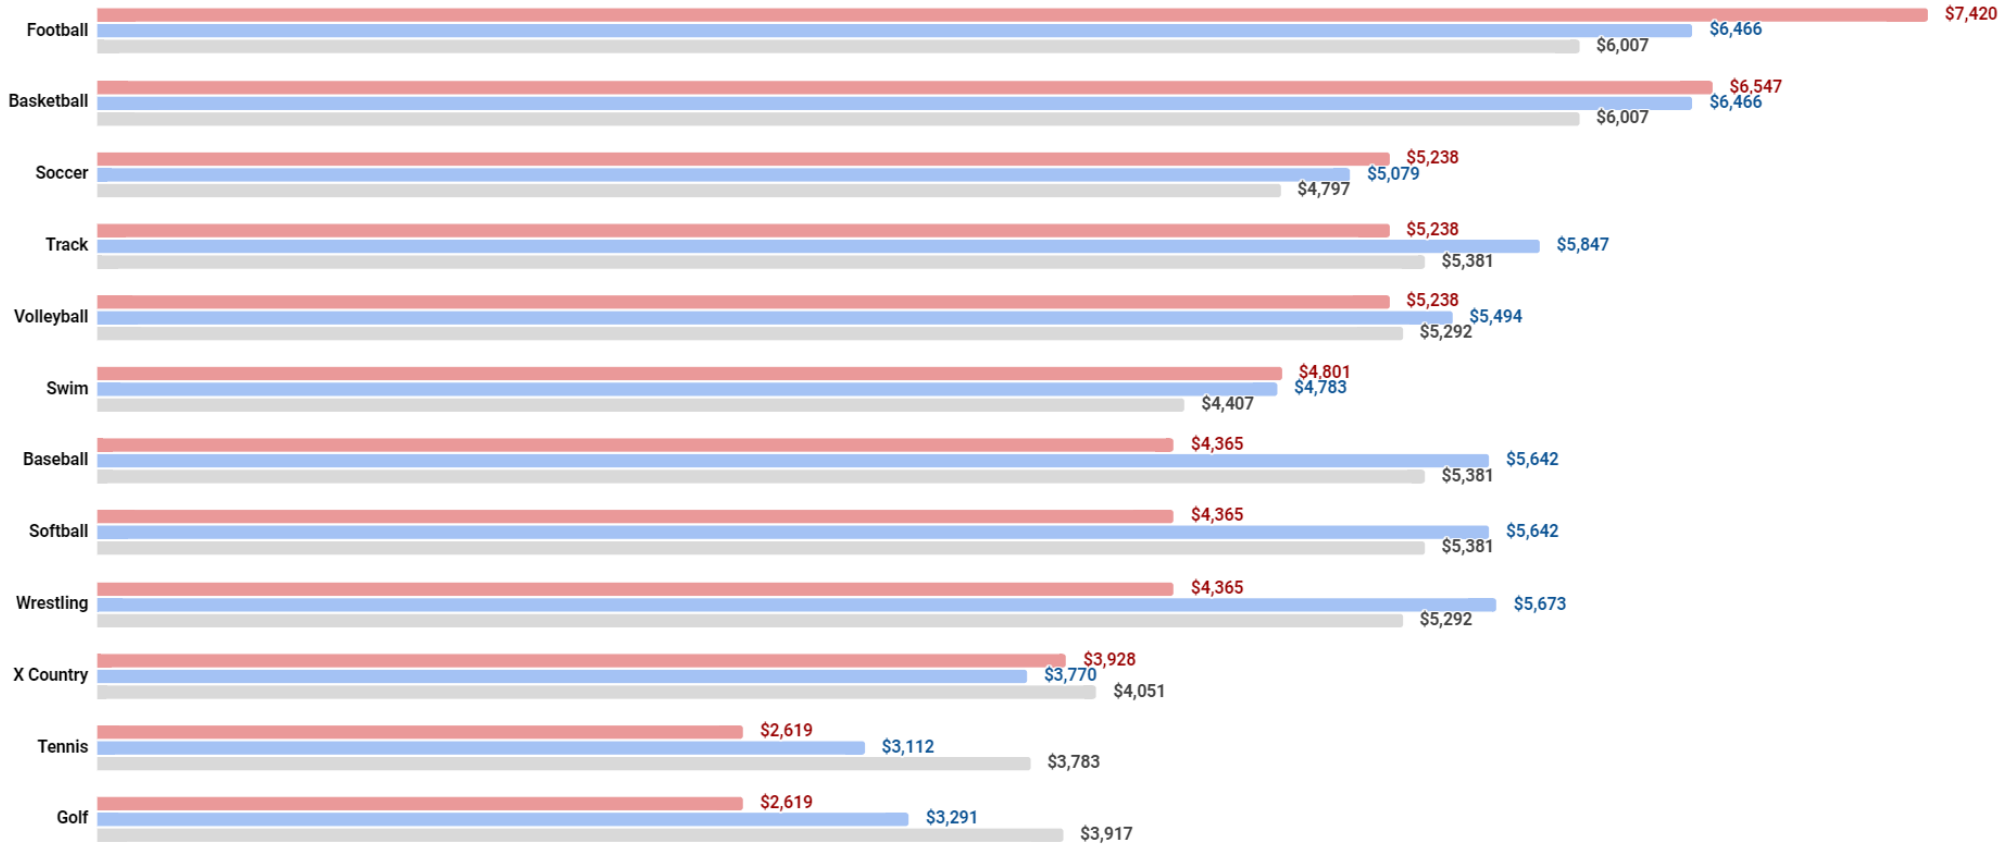

## HEAD COACH NEAR-MAXIMUM

4J: 20-21 schedule at Step 15 of BA+105/90 & MA+45 (\$75,301)

Local: Springfield, Corvallis, Albany & Bethel    Comp. Size: Hillsboro, Bend, N. Clack & Medford

# HEAD COACH NEAR-MINIMUM

4J: 20-21 schedule at Step 1 of BA+60 (\$43,649)

Local: Springfield, Corvallis, Albany & Bethel    Comp. Size: Hillsboro, Bend, N. Clack & Medford

4J   Local   Comp. Size