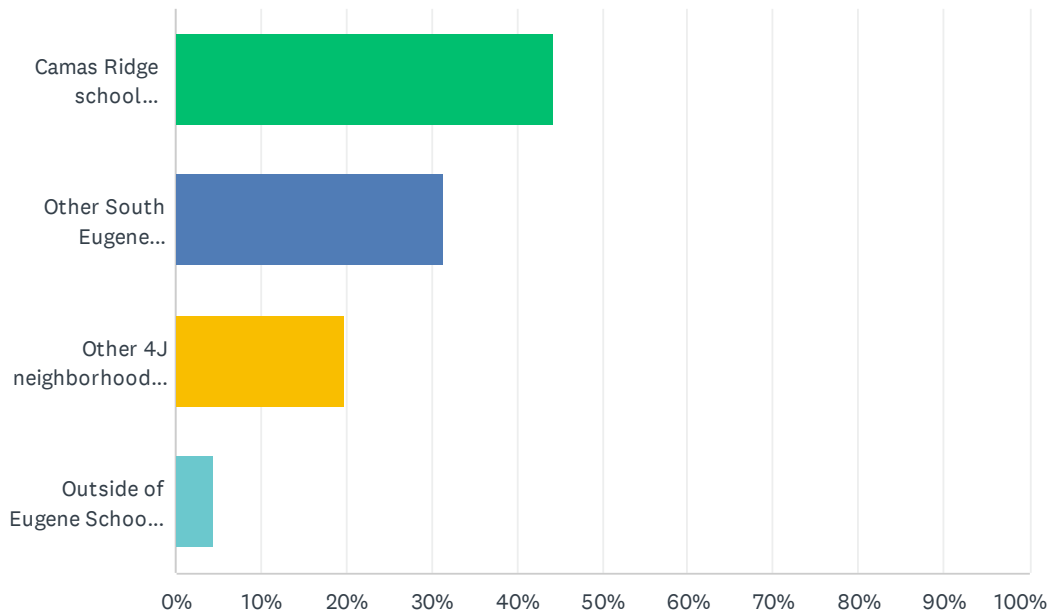

## What is your relationship to Camas Ridge Community Elementary School?

Answered: 402 Skipped: 4

ANSWER CHOICES	RESPONSES	
Camas Ridge parent/guardian	33.83%	136
Other 4J parent/guardian	24.88%	100
Current Camas Ridge student	0.75%	3
Former Camas Ridge student	4.73%	19
Other 4J student	1.49%	6
Camas Ridge staff member	4.48%	18
Other 4J staff member	17.41%	70
Other community member (none of the above)	24.13%	97
Total Respondents: 402		

## Where do you live?

Answered: 402 Skipped: 4

ANSWER CHOICES	RESPONSES	
Camas Ridge school neighborhood	44.28%	178
Other South Eugene neighborhood	31.34%	126
Other 4J neighborhood, not South Eugene (Churchill, North Eugene or Sheldon region)	19.90%	80
Outside of Eugene School District 4J	4.48%	18
<b>TOTAL</b>		<b>402</b>