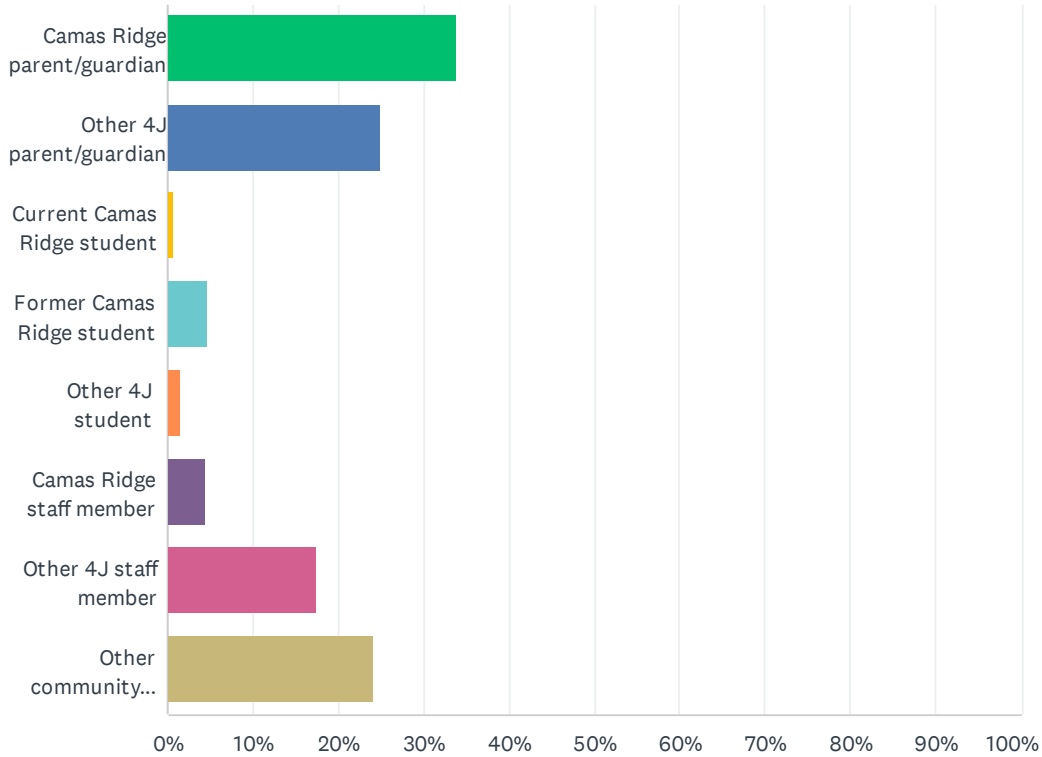

What is your relationship to Camas Ridge Community Elementary School?

Answered: 402 Skipped: 4

ANSWER CHOICES	RESPONSES	
Camas Ridge parent/guardian	33.83%	136
Other 4J parent/guardian	24.88%	100
Current Camas Ridge student	0.75%	3
Former Camas Ridge student	4.73%	19
Other 4J student	1.49%	6
Camas Ridge staff member	4.48%	18
Other 4J staff member	17.41%	70
Other community member (none of the above)	24.13%	97
Total Respondents: 402