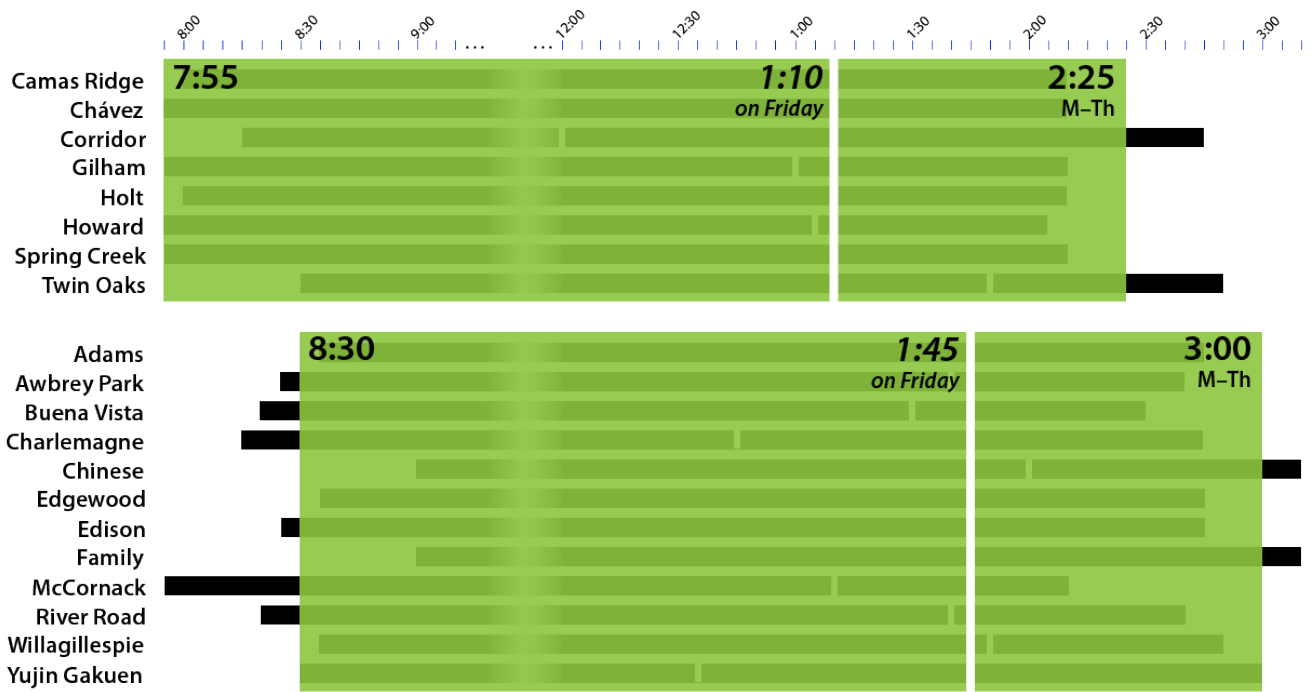

New School Schedules

- Regular School Day: Current
- Regular School Day: New Schedule
- Early Release Time

ELEMENTARY