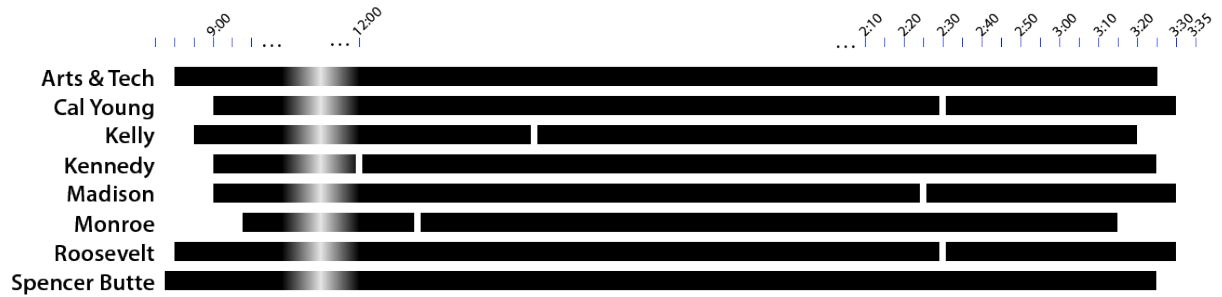

Current Schedules

■ Regular School Day: Current

□ Early Release Time

ELEMENTARY

MIDDLE

HIGH