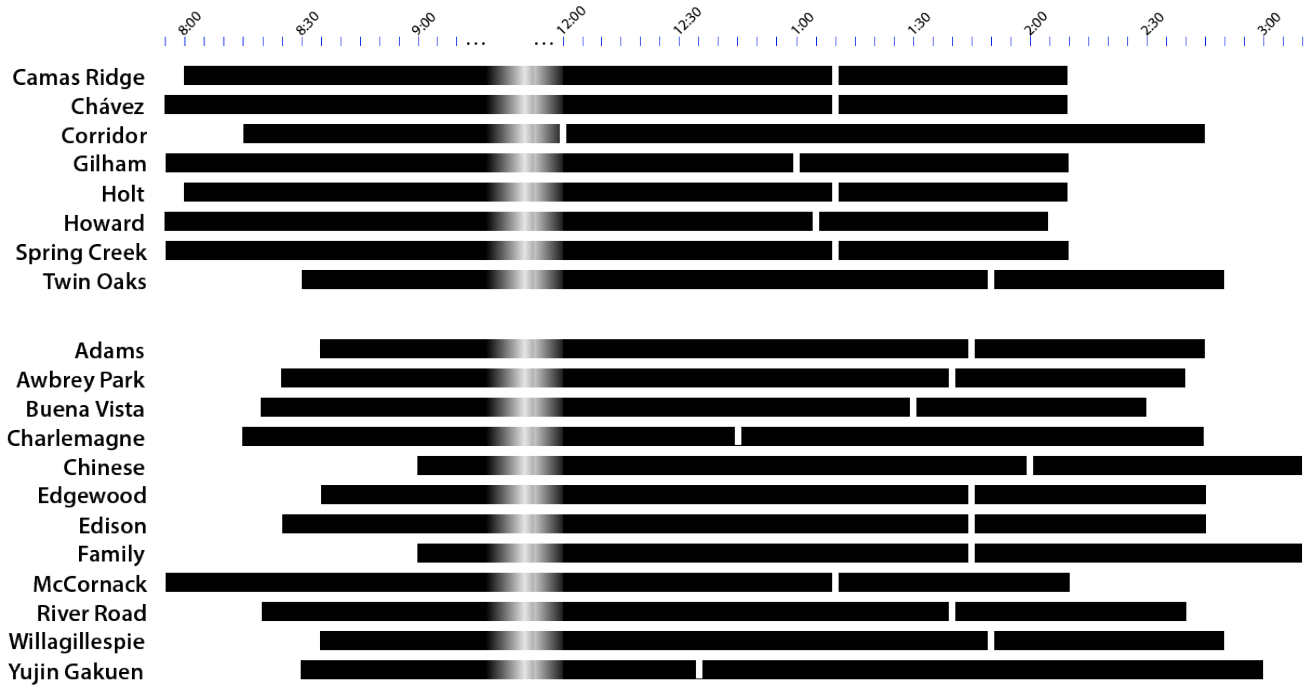

Current Schedules

■ Regular School Day: Current

□ Early Release Time

ELEMENTARY

MIDDLE

HIGH