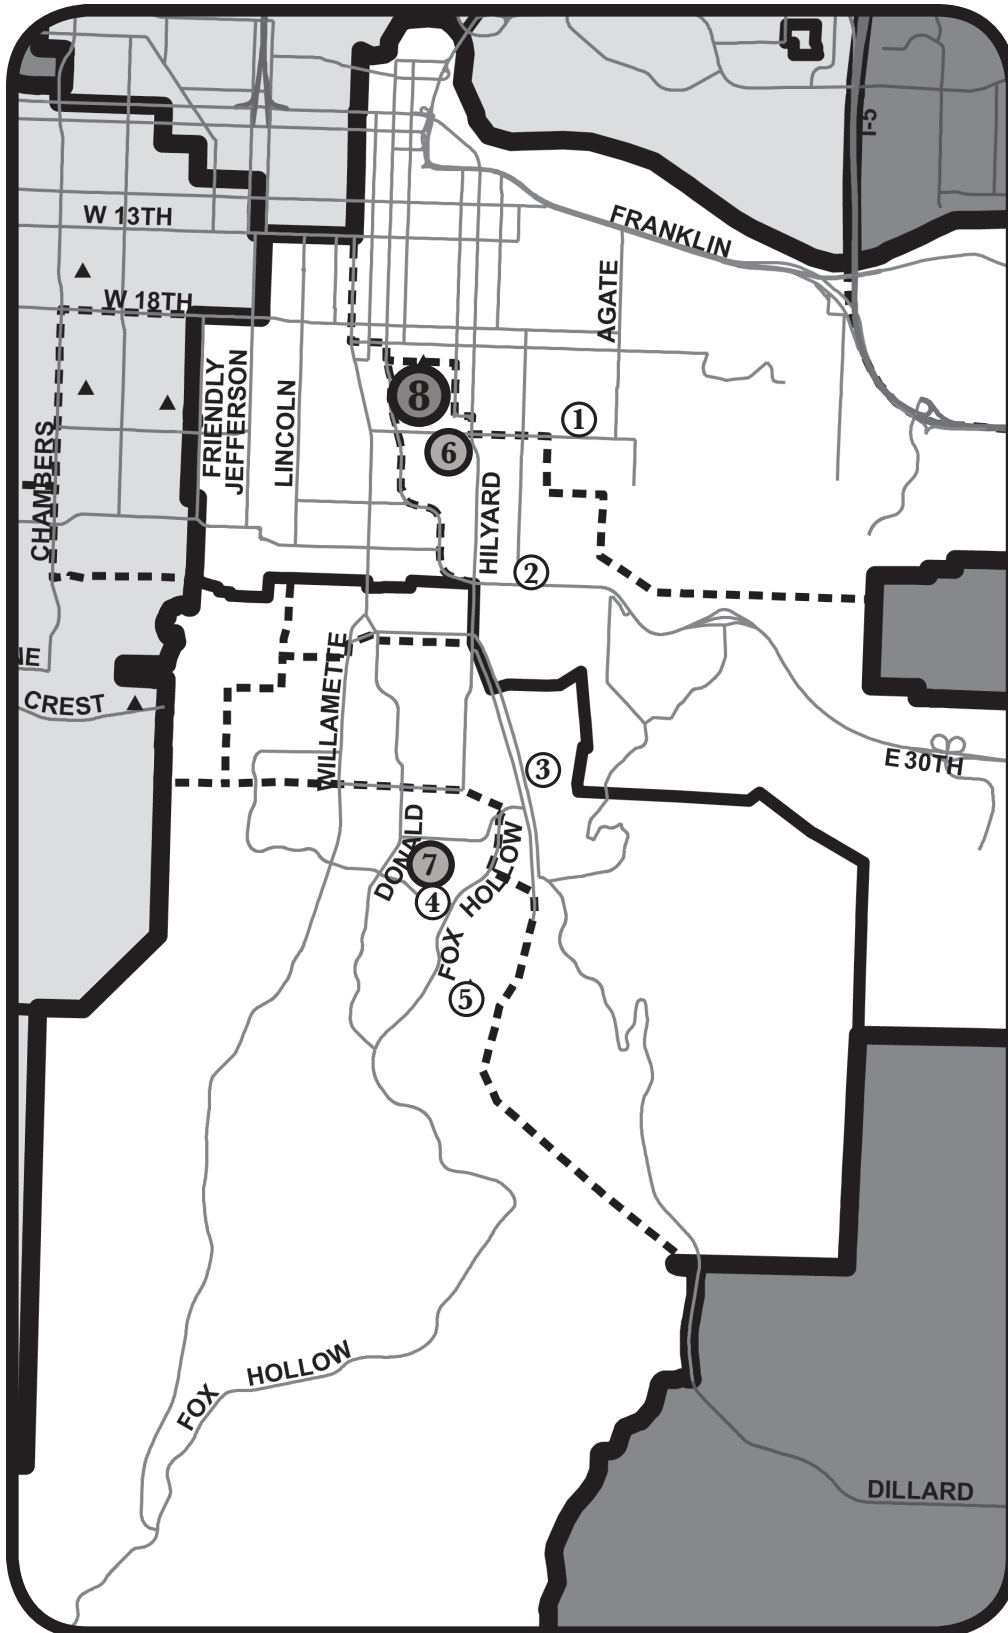

Eugene School District 4J

South Region Schools

Elementary Schools

- ① **Edison**
1328 E. 22nd Avenue
306 students (275–325 capacity)
- ② **Camas Ridge**
1150 E. 29th Avenue
298 students (300–375 capacity)
- ③ **Parker**
3875 Kincaid Street
260 students (400–450 capacity)
- ④ **Edgewood**
577 E. 46th Avenue
307 students (400–450 capacity)
- ⑤ **Charlemagne**
5505 Mahalo Drive
289 students (200–250 capacity)

Middle Schools

- ⑥ **Roosevelt**
680 E. 24th Avenue
556 students (765–1,020 capacity)
- ⑦ **Spencer Butte**
500 E. 43rd Avenue
418 students (607–780 capacity)

High School

- ⑧ **South Eugene**
400 E. 19th Ave.
1,512 students (1,632–2,176 cap.)

School Locations:

- Elementary ● Middle ● High

Neighborhood Boundaries:

- ⋯ Elementary — Middle — High

Enrollment: Fall 2010, K=1

Oct. 2010